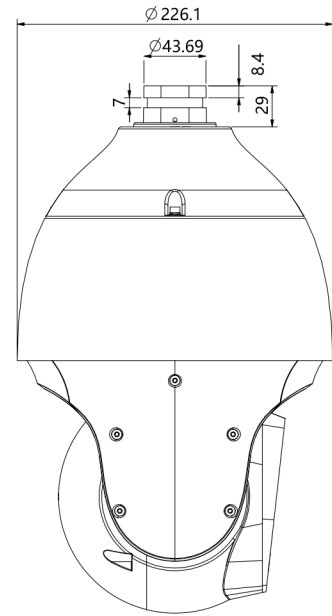

DIMENSIONS (Unit: mm)

36 Months Guarantee
SUPPORTED BY
REDKA
Safe Hands of Technology
www.redka.ir

Email: info@redka.ir
Website: redka.ir

Tel: +98 21 88902790
Fax: +98 21 88902790 (104)