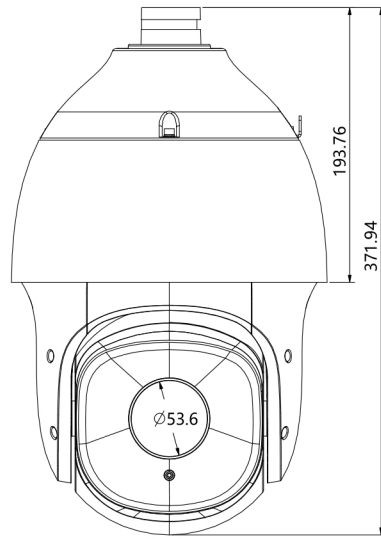

DIMENSIONS (Unit: mm)

36 Months Guarantee
SUPPORTED BY
REDKA
Safe Hands of Technology
www.redka.ir

Email: info@redka.ir
Website: redka.ir

Tel: +98 21 88902790
Fax: +98 21 88902790 (104)