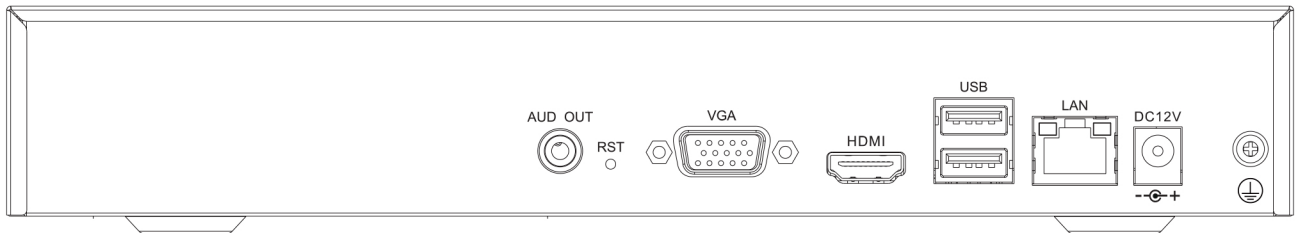

Physical Interfaces

36 Months Guarantee
SUPPORTED BY
REDKA
Safe Hands of Technology
www.redka.ir

Email: info@redka.ir
Website: redka.ir

Tel: +98 21 88902790
Fax: +98 21 88902790 (104)