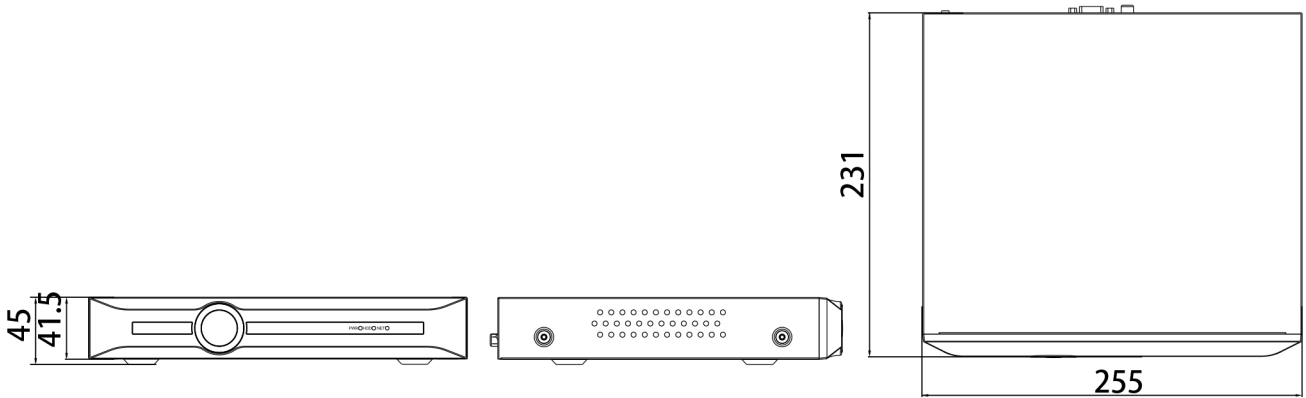

DIMENSIONS (Unit: mm)